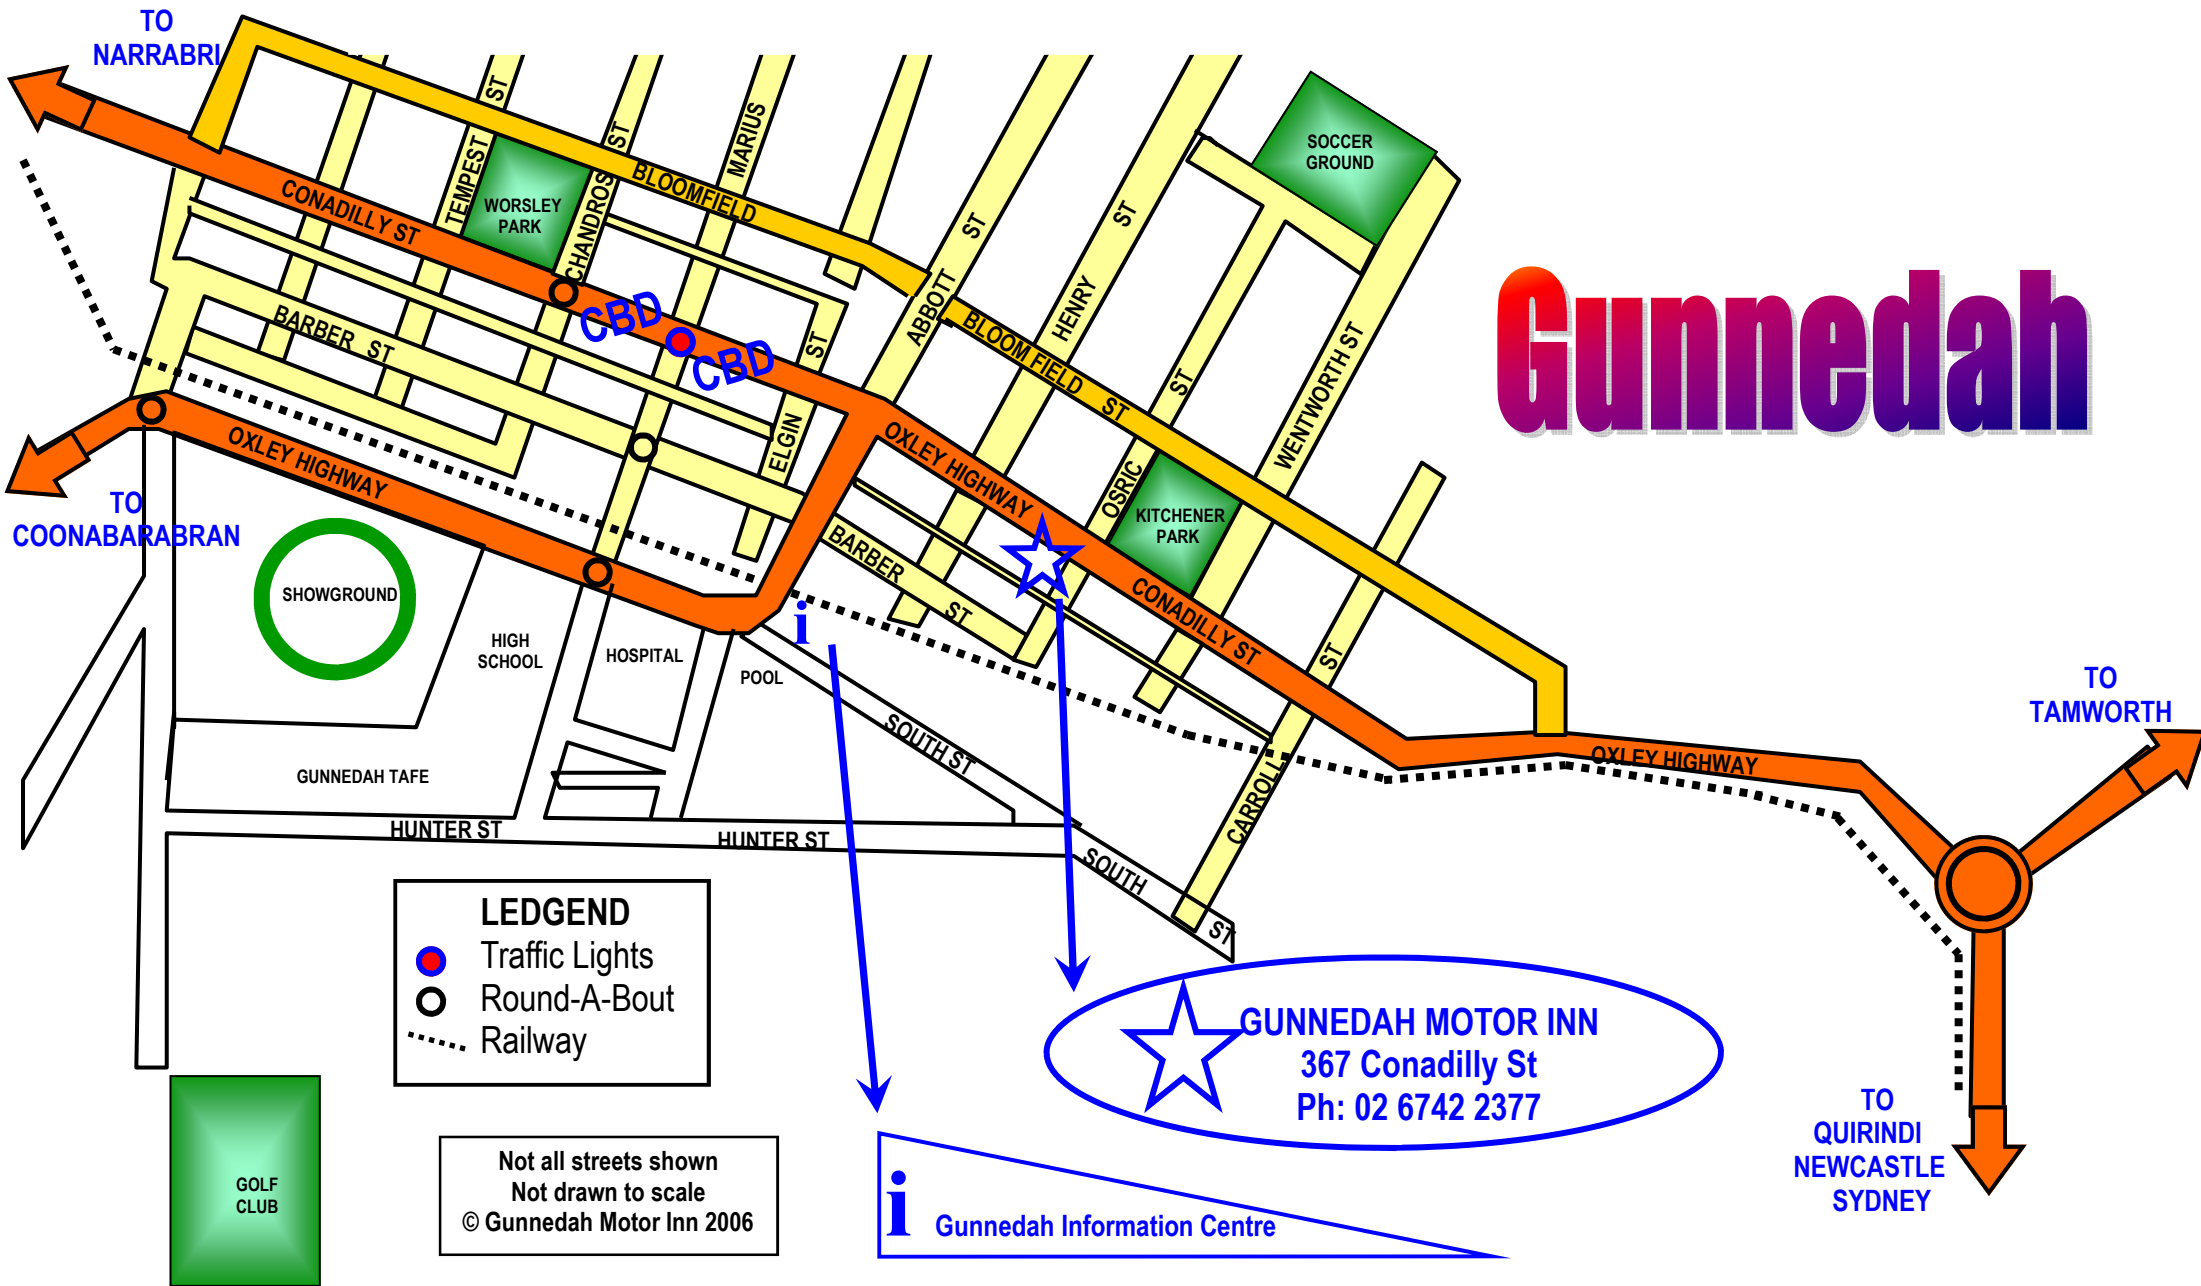

Gunnedah

LEDGEND

- Traffic Lights
- Round-A-Bout
- Railway

Not all streets shown
Not drawn to scale
© Gunnedah Motor Inn 2006

GUNNEDAH MOTOR INN
367 Conadilly St
Ph: 02 6742 2377

Gunnedah Information Centre